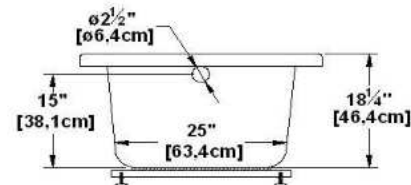

Rose 60

Product code : **RO60**

Draft revision : **20121011160435**

External dimensions : **60" x 35" x 21" [152,4 cm x 88,9 cm x 53,3 cm]**

Serie : **deck mount**

Seats : **1**

2012 catalog page : **35**

Lumbar support : **no**

Arm rests : **yes**

Low-profile available : **no**

Also available in **FREESTAND**

Draft and specs

Specifications	
Capacity :	42 IMP Gal. / 54,8 US Gal. / 190,9 liters
AeroMassage™ :	Easy Clean™ air jets
Super AeroMassage™ :	AeroMassage™ + 12 Easy Clean™ air jets
Dynamic Turbo™ :	4 Confort Pulse jets / 4 Confort Swirl jets
Confort Air™ :	Easy Clean™ air jets
Characteristics :	n/a

Remarks	
*all measures have a precision of ± 1/4" (0,63cm)	
*internal dimensions taken at 4" (10cm) from bath bottom	
*capacity is measured by filling the soaker to 1-1/2" under the overflow	
*textured skirt available on all freestand products	
*shelf height is 3/4" on all "low-profile" models	