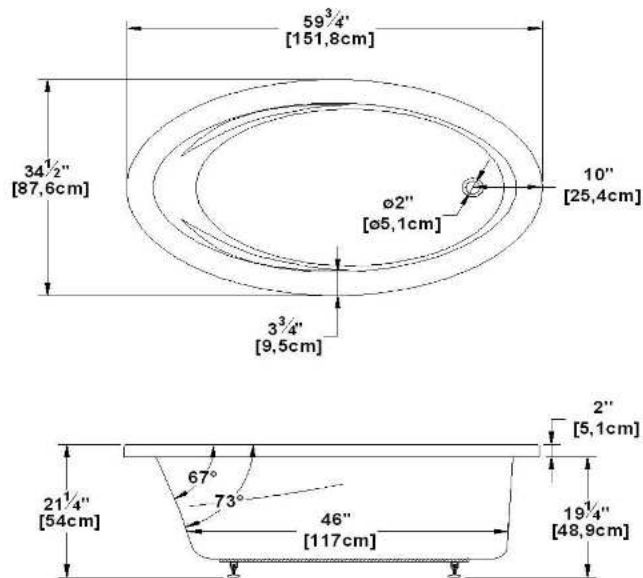

Rose 60

Product code : **RO60**

Draft revision : **20121011160435**

External dimensions : **60" x 35" x 21" [152,4 cm x 88,9 cm x 53,3 cm]**

Serie : **deck mount**

Seats : **1**

2012 catalog page : **35**

Lumbar support : **no**

Arm rests : **yes**

Low-profile available : **no**

Also available in **FREESTAND**

Draft and specs

Specifications	
Capacity :	42 IMP Gal. / 54,8 US Gal. / 190,9 liters
AeroMassage™ :	Easy Clean™ air jets
Super AeroMassage™ :	AeroMassage™ + 12 Easy Clean™ air jets
Dynamic Turbo™ :	4 Confort Pulse jets / 4 Confort Swirl jets
Confort Air™ :	Easy Clean™ air jets
Characteristics :	n/a

Remarks	
*all measures have a precision of ± 1/4" (0,63cm)	
*internal dimensions taken at 4" (10cm) from bath bottom	
*capacity is measured by filling the soaker to 1-1/2" under the overflow	
*textured skirt available on all freestand products	
*shelf height is 3/4" on all "low-profile" models	