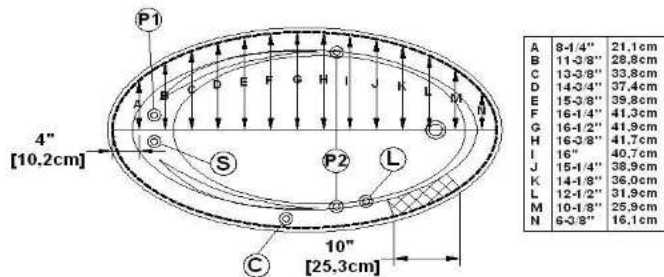

Options and installation

*accessories and decorative lines positions are approximative

Additional(s) note(s) :

Keypad not installed when ordered with remote control.

Legend					
(S)	Blower	(L)	Mood light	(C)	Keypad
(P1)	Pump	(P2)	Grab bar		
(X)	Recommended faucets drilling location*				
Deck cut-out line - - - - -					

Available models	
Model	Availability
Soaker alone	X
Confort Air™	X
AeroMassage™	X
Super AeroMassage™	X
Dynamic Turbo™ (not available in the U.S.)	X
Dynamic Turbo™ + AeroMassage™	X
Dynamic Turbo™ + Super AeroMassage™	X

Available recommended options	
Front skirt :	unavailable
Recommended drain :	WOCO
Tiling flanges :	unavailable
Floating controller :	available

*It is possible that faucets may be installed elsewhere on the product. Verify, directly on the product, that there are no conflicting parts before drilling.

IMPORTANT NOTE : Specifications, dimensions and models are subject to change.

Visit our website <http://www.oceania-attitude.com> to access up-to-date dimensions and informations. In all cases, information on the website is the most up-to-date. Dimensions may vary slightly. To ensure proper fit, measurements must be taken on the product directly.

Head office

591, avenue des Entreprises
Thetford Mines, Quebec
CANADA G6H 4B2

Phone numbers

No-charge : 1-877-332-4224
Fax : 1-866-460-4334

Internet

Web : <http://www.oceania-attitude.com>
Email : info@oceaniabaths.com